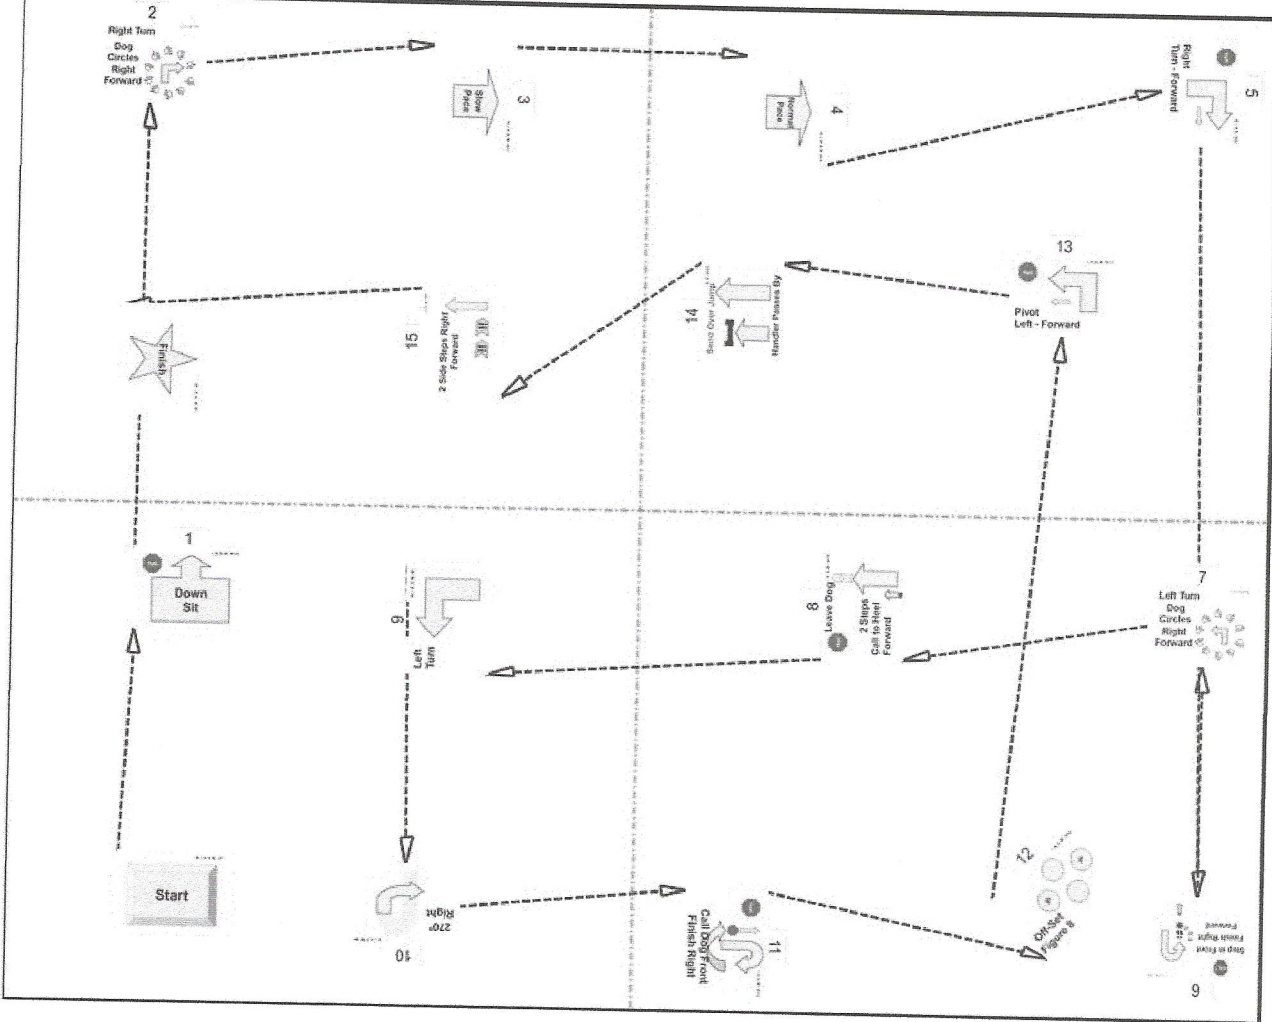

**Aug 24 Novice - Advanced**  
**Novice (Regular)**  
**Thursday, August 24, 2023**

Station Number	Sign Number	Sign Description
	1	Start
1	3	Halt - Sit
2	5	Right Turn
3	17	Slow Pace
4	19	Normal Pace
5	10	270 Left
6	29	Left About Turn
7	6	Left Turn
8	16	Call Front - Finish Left - Sit
9	34	Halt - Left Turn - Forward
10	9	270 Right
11	25	Halt - 1, 2 and 3 Steps
12	32	Figure 8 - No Distractions
13	6	Left Turn
14	20	Moving Side-Step Right
15	11	360 Right
	2	Finish

Aug 24 Novice - Advanced  
 Advanced (Regular)  
 Tuesday, April 11, 2023

Station Number	Sign Number	Sign Description
		Start
1	114	Halt - Down - Sit
2	119	Right Turn - Circles Right - Forward
3	17	Slow Pace
4	19	Normal Pace
5	33	Halt - Right Turn - Forward
6	121	Halt - Step in Front - Finish Right - Forward
7	120	Left Turn - Circles Right - Forward
8	118	Halt - Leave 2 Steps - Call to Heel - Forward
9	6	Left Turn
10	9	270 Right
11	110	Halt - Call Front - Finish Right
12	108	Offset Figure 8
13	117	Halt - Pivot Left - Forward
14	103	Send Over Jump - Handler Passes By
15	123	2 Side Steps Right - Forward
	2	Finish

**Aug 24 Novice - Advanced**  
**Novice (Regular)**  
**Tuesday, April 11, 2023**

Station Number	Sign Number	Sign Description
1	1	Start
1	30	Halt - Walk Around
2	5	Right Turn
3	18	Fast Pace
4	19	Normal Pace
5	5	Right Turn
6	35	Call Front - Return to Heel
7	34	Halt - Left Turn - Forward
8	15	Call Front - Finish Right - Sit
9	9	270 Right
10	9	270 Right
11	26	Call Front - 1, 2, 3 Steps Backward - Forward
12	32	Figure 8 - No Distractions
13	6	Left Turn
14	27	Stop and Down
15	12	360 Left
	2	Finish