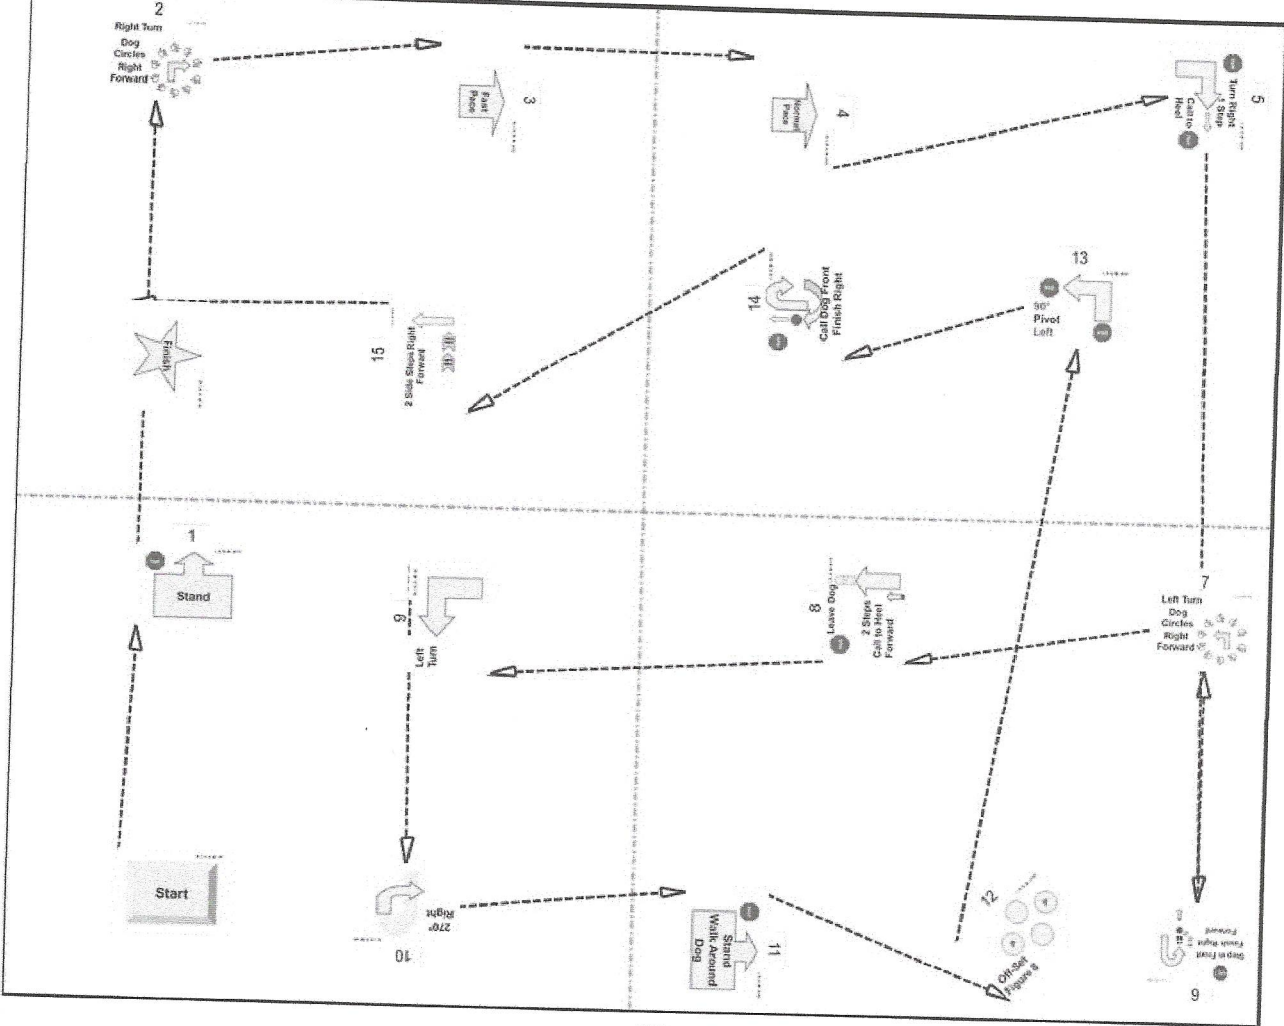

Aug 24 NOVICE - Advanced
Intermediate (Regular)
Tuesday, April 11, 2023

Station Number	Sign Number	Sign Description
	1	Start
1	115	Halt - Stand
2	119	Right Turn - Circles Right - Forward
3	18	Fast Pace
4	19	Normal Pace
5	104	Halt - Turn Right One Step - Call to Heel - Halt
6	121	Halt - Step in Front - Finish Right - Forward
7	120	Left Turn - Circles Right - Forward
8	118	Halt - Leave 2 Steps - Call to Heel - Forward
9	6	Left Turn
10	9	270 Right
11	105	Halt - Stand - Walk Around
12	108	Offset Figure 8
13	107	Halt - 90 Degree Pivot Left - Halt
14	110	Halt - Call Front - Finish Right
15	123	2 Side Steps Right - Forward
	2	Finish