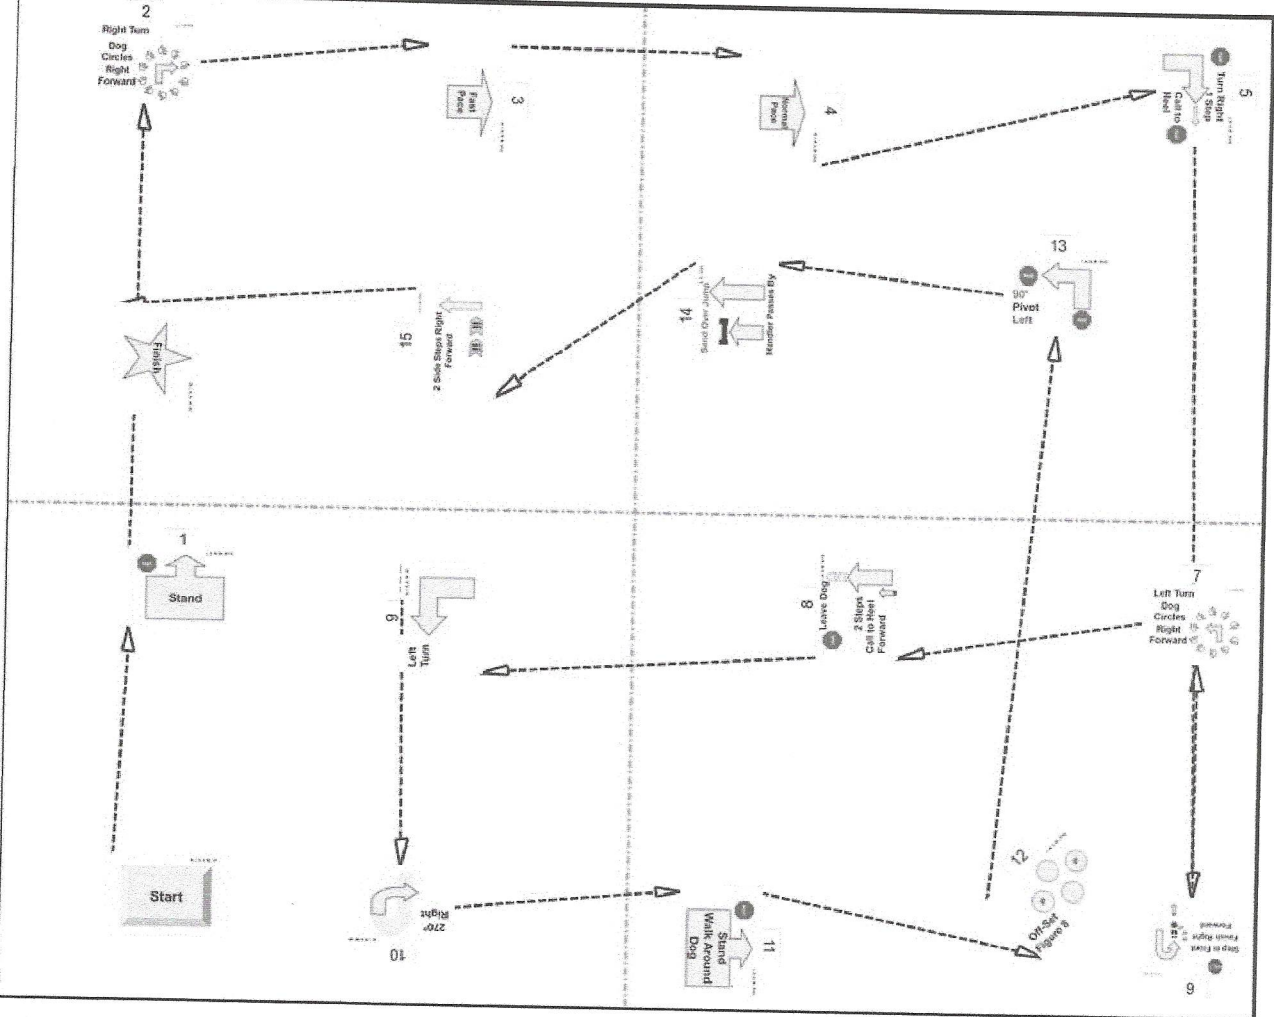

Aug 24 Novice - Advanced
Advanced (Regular)
Tuesday, April 11, 2023

Station Number	Sign Number	Sign Description
1	115	Start
2	119	Halt - Stand
3	18	Right Turn - Circles Right - Forward
4	19	Fast Pace
5	104	Normal Pace
6	121	Halt - Turn Right One Step - Call to Heel - Halt
7	120	Halt - Step in Front - Finish Right - Forward
8	118	Left Turn - Circles Right - Forward
9	6	Halt - Leave 2 Steps - Call to Heel - Forward
10	9	Left Turn
11	105	270 Right
12	108	Halt - Stand - Walk Around
13	107	Offset Figure 8
14	103	Halt - 90 Degree Pivot Left - Halt
15	123	Send Over Jump - Handler Passes By
	2	2 Side Steps Right - Forward
		Finish