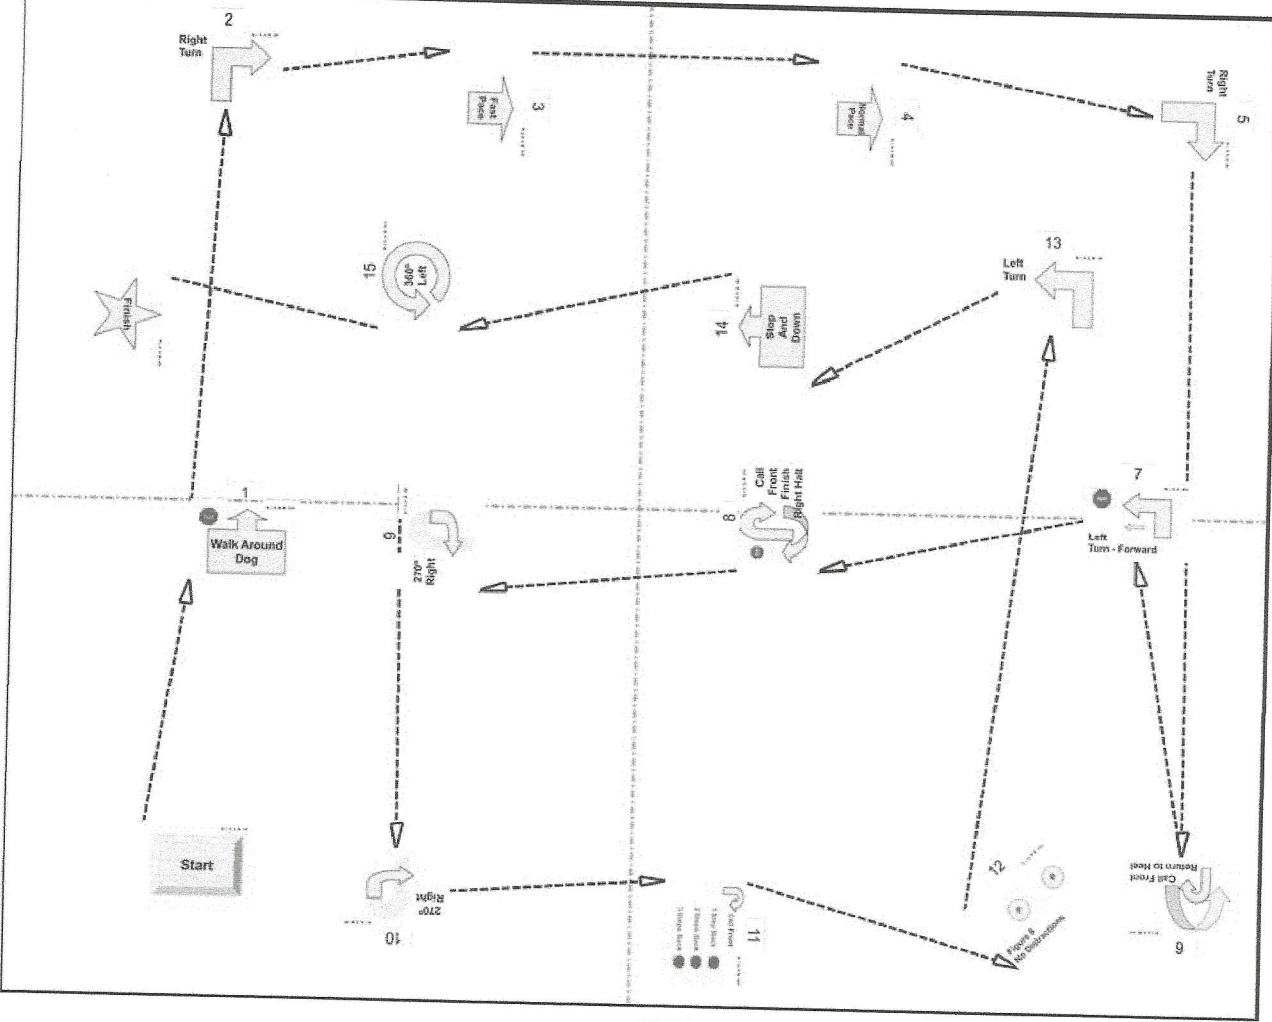

Aug 24 Novice - Advanced  
 Advanced (Regular)  
 Tuesday, April 11, 2023

Station Number	Sign Number	Sign Description
1	115	Start
2	119	Halt - Stand
3	18	Right Turn - Circles Right - Forward
4	19	Fast Pace
5	104	Normal Pace
6	121	Halt - Turn Right One Step - Call to Heel - Halt
7	120	Halt - Step in Front - Finish Right - Forward
8	118	Left Turn - Circles Right - Forward
9	6	Halt - Leave 2 Steps - Call to Heel - Forward
10	9	Left Turn
11	105	270 Right
12	108	Halt - Stand - Walk Around
13	107	Offset Figure 8
14	103	Halt - 90 Degree Pivot Left - Halt
15	123	Send Over Jump - Handler Passes By
	2	2 Side Steps Right - Forward
		Finish

Aug 24 NOVICE - Advanced  
 Intermediate (Regular)  
 Tuesday, April 11, 2023

Station Number	Sign Number	Sign Description
	1	Start
1	115	Halt - Stand
2	119	Right Turn - Circles Right - Forward
3	18	Fast Pace
4	19	Normal Pace
5	104	Halt - Turn Right One Step - Call to Heel - Halt
6	121	Halt - Step in Front - Finish Right - Forward
7	120	Left Turn - Circles Right - Forward
8	118	Halt - Leave 2 Steps - Call to Heel - Forward
9	6	Left Turn
10	9	270 Right
11	105	Halt - Stand - Walk Around
12	108	Offset Figure 8
13	107	Halt - 90 Degree Pivot Left - Halt
14	110	Halt - Call Front - Finish Right
15	123	2 Side Steps Right - Forward
	2	Finish

**Aug 24 Novice - Advanced**  
**Novice (Regular)**  
**Tuesday, April 11, 2023**

Station Number	Sign Number	Sign Description
1	1	Start
1	30	Halt - Walk Around
2	5	Right Turn
3	18	Fast Pace
4	19	Normal Pace
5	5	Right Turn
6	35	Call Front - Return to Heel
7	34	Halt - Left Turn - Forward
8	15	Call Front - Finish Right - Sit
9	9	270 Right
10	9	270 Right
11	26	Call Front - 1, 2, 3 Steps Backward - Forward
12	32	Figure 8 - No Distractions
13	6	Left Turn
14	27	Stop and Down
15	12	360 Left
	2	Finish