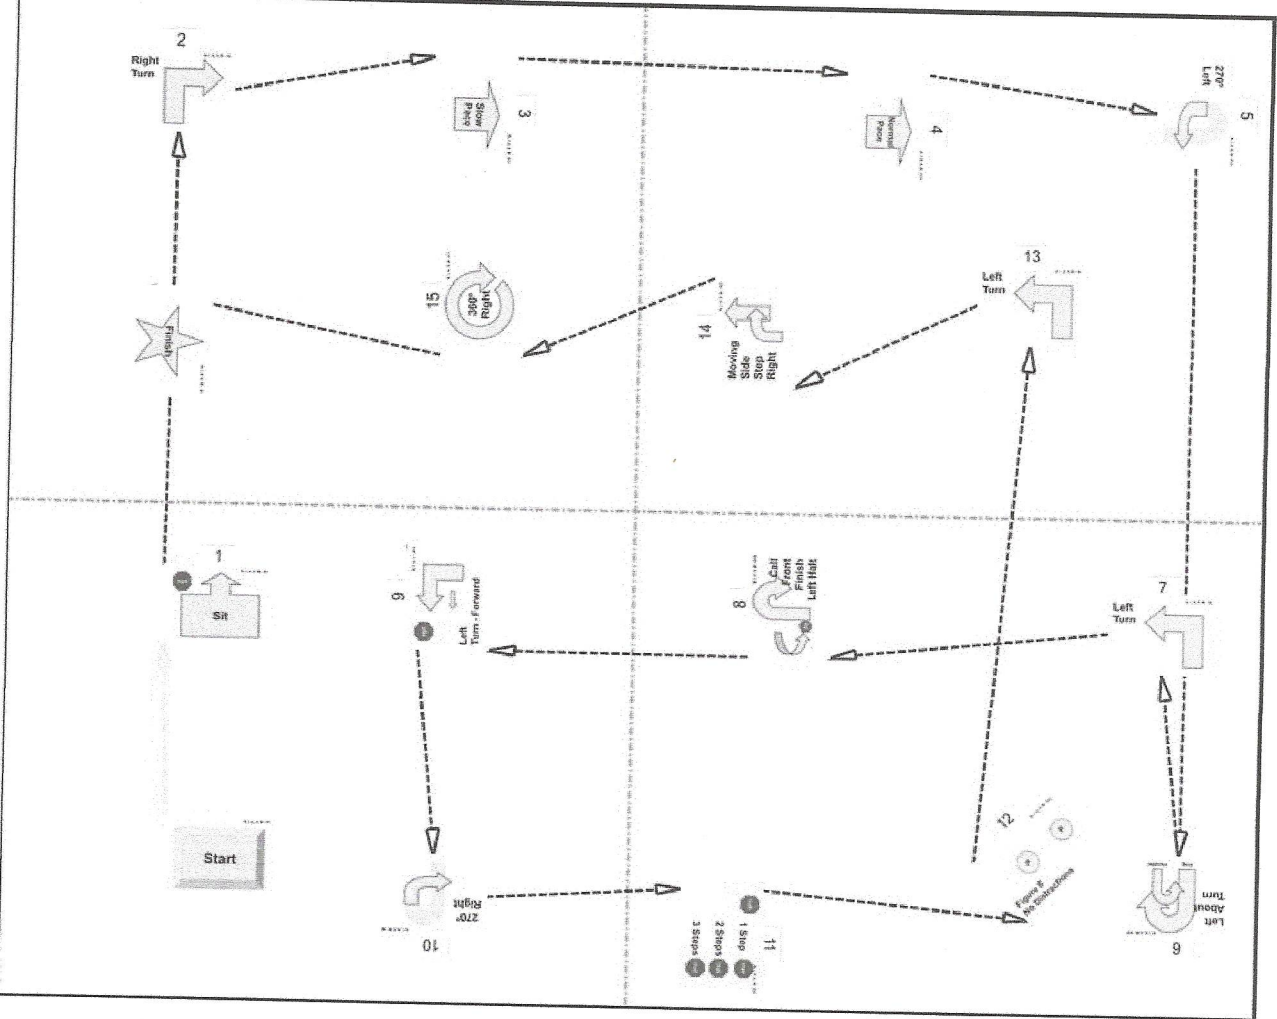

**Aug 24 Novice - Advanced**  
**Novice (Regular)**  
**Thursday, August 24, 2023**

Station Number	Sign Number	Sign Description
	1	Start
1	3	Halt - Sit
2	5	Right Turn
3	17	Slow Pace
4	19	Normal Pace
5	10	270 Left
6	29	Left About Turn
7	6	Left Turn
8	16	Call Front - Finish Left - Sit
9	34	Halt - Left Turn - Forward
10	9	270 Right
11	25	Halt - 1, 2 and 3 Steps
12	32	Figure 8 - No Distractions
13	6	Left Turn
14	20	Moving Side-Step Right
15	11	360 Right
	2	Finish

Aug 24 Novice - Advanced  
 Advanced (Regular)  
 Tuesday, April 11, 2023

Station Number	Sign Number	Sign Description
		Start
1	114	Halt - Down - Sit
2	119	Right Turn - Circles Right - Forward
3	17	Slow Pace
4	19	Normal Pace
5	33	Halt - Right Turn - Forward
6	121	Halt - Step in Front - Finish Right - Forward
7	120	Left Turn - Circles Right - Forward
8	118	Halt - Leave 2 Steps - Call to Heel - Forward
9	6	Left Turn
10	9	270 Right
11	110	Halt - Call Front - Finish Right
12	108	Offset Figure 8
13	117	Halt - Pivot Left - Forward
14	103	Send Over Jump - Handler Passes By
15	123	2 Side Steps Right - Forward
	2	Finish

**Aug 24 Novice - Advanced**  
**Novice (Regular)**  
**Tuesday, April 11, 2023**

Station Number	Sign Number	Sign Description
1	1	Start
1	30	Halt - Walk Around
2	5	Right Turn
3	18	Fast Pace
4	19	Normal Pace
5	5	Right Turn
6	35	Call Front - Return to Heel
7	34	Halt - Left Turn - Forward
8	15	Call Front - Finish Right - Sit
9	9	270 Right
10	9	270 Right
11	26	Call Front - 1, 2, 3 Steps Backward - Forward
12	32	Figure 8 - No Distractions
13	6	Left Turn
14	27	Stop and Down
15	12	360 Left
	2	Finish