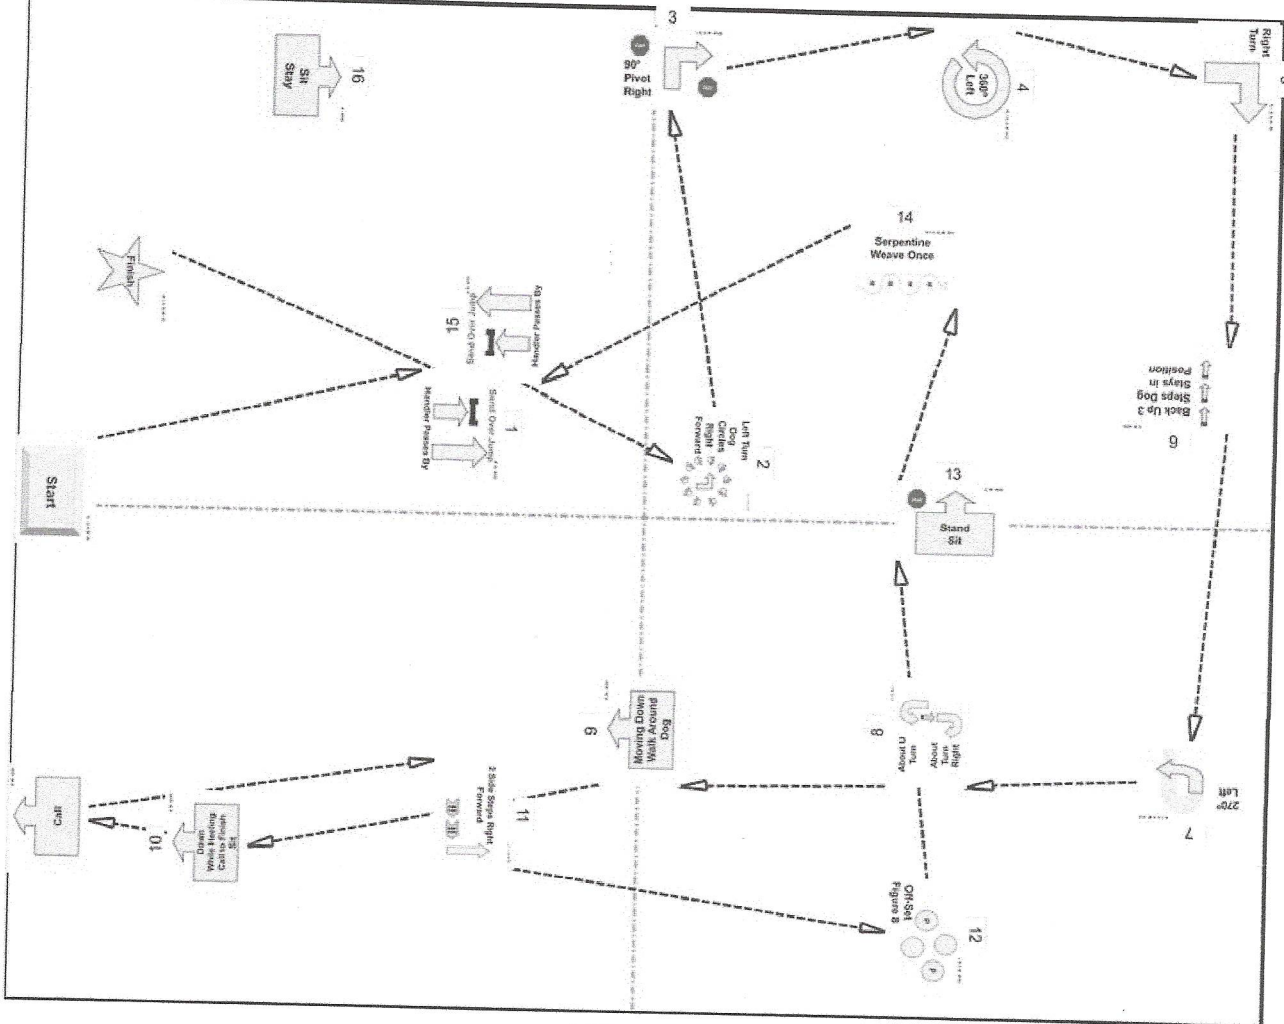

Aug 16 - 18 Lopez pattern
Advanced (Regular)
Wednesday, August 16, 2023

Station Number	Sign Number	Sign Description
	1	Start
1	103	Send Over Jump - Handler Passes By
2	120	Left Turn - Circles Right - Forward
3	106	Halt - 90 Degree Pivot Right - Halt
4	111	360 Right
5	119	Right Turn - Circles Right - Forward
6	111	Halt - Call Front - Finish Left
7	104	Halt - Turn Right One Step - Call to Heel - Halt
8	18	Fast Pace
9	19	Normal Pace
10	122	Halt - Step in Front - Finish Left - Forward
11	123	2 Side Steps Right - Forward
12	108	Offset Figure 8
13	105	Halt - Stand - Walk Around
14	24	Serpentine Weave Once
15	27	Stop and Down
	2	Finish

Aug 16 - 18 Lopez pattern
 Advanced (Regular)
 Wednesday, August 16, 2023

Station Number	Sign Number	Sign Description
	1	Start
1	103	Send Over Jump - Handler Passes By
2	120	Left Turn - Circles Right - Forward
3	116	Halt - Pivot Right - Forward
4	11	360 Right
5	119	Right Turn - Circles Right - Forward
6	110	Halt - Call Front - Finish Right
7	104	Halt - Turn Right One Step - Call to Heel - Halt
8	18	Fast Pace
9	19	Normal Pace
10	29	Left About Turn
11	109	Halt - Side Step Right - Halt
12	117	Halt - Pivot Left - Forward
13	114	Halt - Down - Sit
14	24	Serpentine Weave Once
15	27	Stop and Down
	2	Finish

Aug 16 - 18 Lopez pattern
 Excellent (Regular)
 Wednesday, August 16, 2023

Station Number	Sign Number	Sign Description
	1	Start
1	103	Send Over Jump - Handler Passes By
2	120	Left Turn - Circles Right - Forward
3	106	Halt - 90 Degree Pivot Right - Halt
4	12	360 Left
5	5	Right Turn
6	205	Back Up 3 Steps
7	10	270 Left
8	213	About U Turn - About Turn Right
9	204	Moving Down - Walk Around
10	206	Down While Heeling - Call to Finish - Sit
	299	Call
11	123	2 Side Steps Right - Forward
12	108	Offset Figure 8
13	202	Halt - Stand - Sit
14	24	Serpentine Weave Once
15	103	Send Over Jump - Handler Passes By
	2	Finish
16	298	Sit Stay