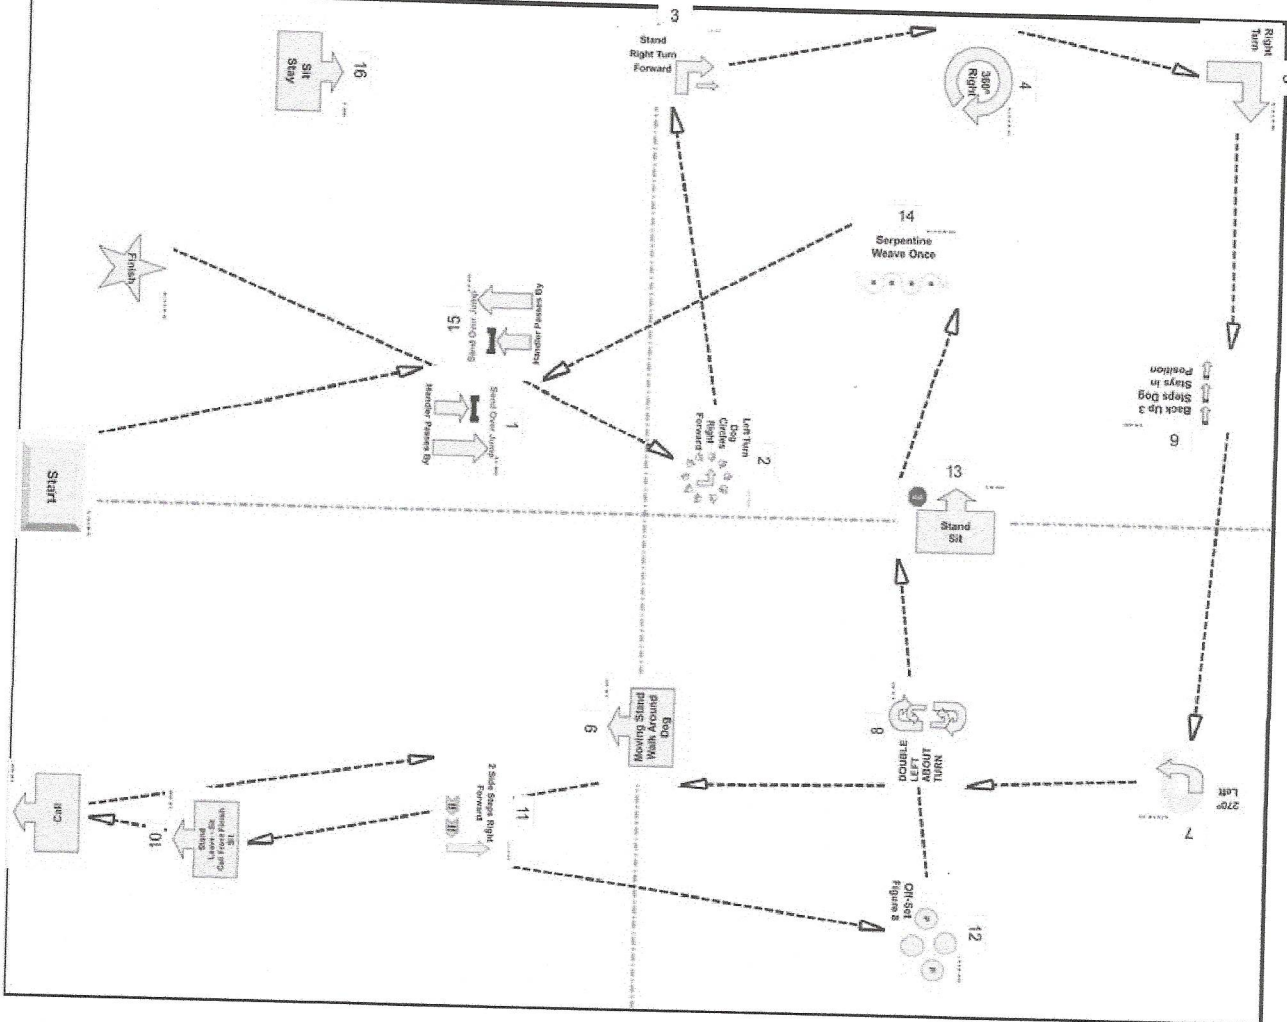

Aug 16 - 18 Lopez pattern
 Advanced (Regular)
 Wednesday, August 16, 2023

Station Number	Sign Number	Sign Description
	1	Start
1	103	Send Over Jump - Handler Passes By
2	120	Left Turn - Circles Right - Forward
3	116	Halt - Pivot Right - Forward
4	11	360 Right
5	119	Right Turn - Circles Right - Forward
6	110	Halt - Call Front - Finish Right
7	104	Halt - Turn Right One Step - Call to Heel - Halt
8	18	Fast Pace
9	19	Normal Pace
10	29	Left About Turn
11	109	Halt - Side Step Right - Halt
12	117	Halt - Pivot Left - Forward
13	114	Halt - Down - Sit
14	24	Serpentine Weave Once
15	27	Stop and Down
	2	Finish

Aug 16 - 18 Lopez pattern
 Excellent (Regular)
 Wednesday, August 16, 2023

Station Number	Sign Number	Sign Description
	1	Start
1	103	Send Over Jump - Handler Passes By
2	120	Left Turn - Circles Right - Forward
3	106	Halt - 90 Degree Pivot Right - Halt
4	12	360 Left
5	5	Right Turn
6	205	Back Up 3 Steps
7	10	270 Left
8	213	About U Turn - About Turn Right
9	204	Moving Down - Walk Around
10	206	Down While Heeling - Call to Finish - Sit
	299	Call
11	123	2 Side Steps Right - Forward
12	108	Offset Figure 8
13	202	Halt - Stand - Sit
14	24	Serpentine Weave Once
15	103	Send Over Jump - Handler Passes By
	2	Finish
16	298	Sit Stay

Aug 16 - 18 Lopez pattern
 Excellent (Regular)
 Wednesday, August 16, 2023

Station Number	Sign Number	Sign Description
	1	Start
1	103	Send Over Jump - Handler Passes By
2	120	Left Turn - Circles Right - Forward
3	214	Stand - Right Turn - Forward
4	11	360 Right
5	5	Right Turn
6	205	Back Up 3 Steps
7	10	270 Left
8	211	Double Left About Turn
9	203	Moving Stand - Walk Around
10	208	Stand - Leave - Sit - Call Front - Finish - Sit
	299	Call
11	123	2 Side Steps Right - Forward
12	108	Offset Figure 8
13	202	Halt - Stand - Sit
14	24	Serpentine Weave Once
15	103	Send Over Jump - Handler Passes By
	2	Finish
16	298	Sit Stay