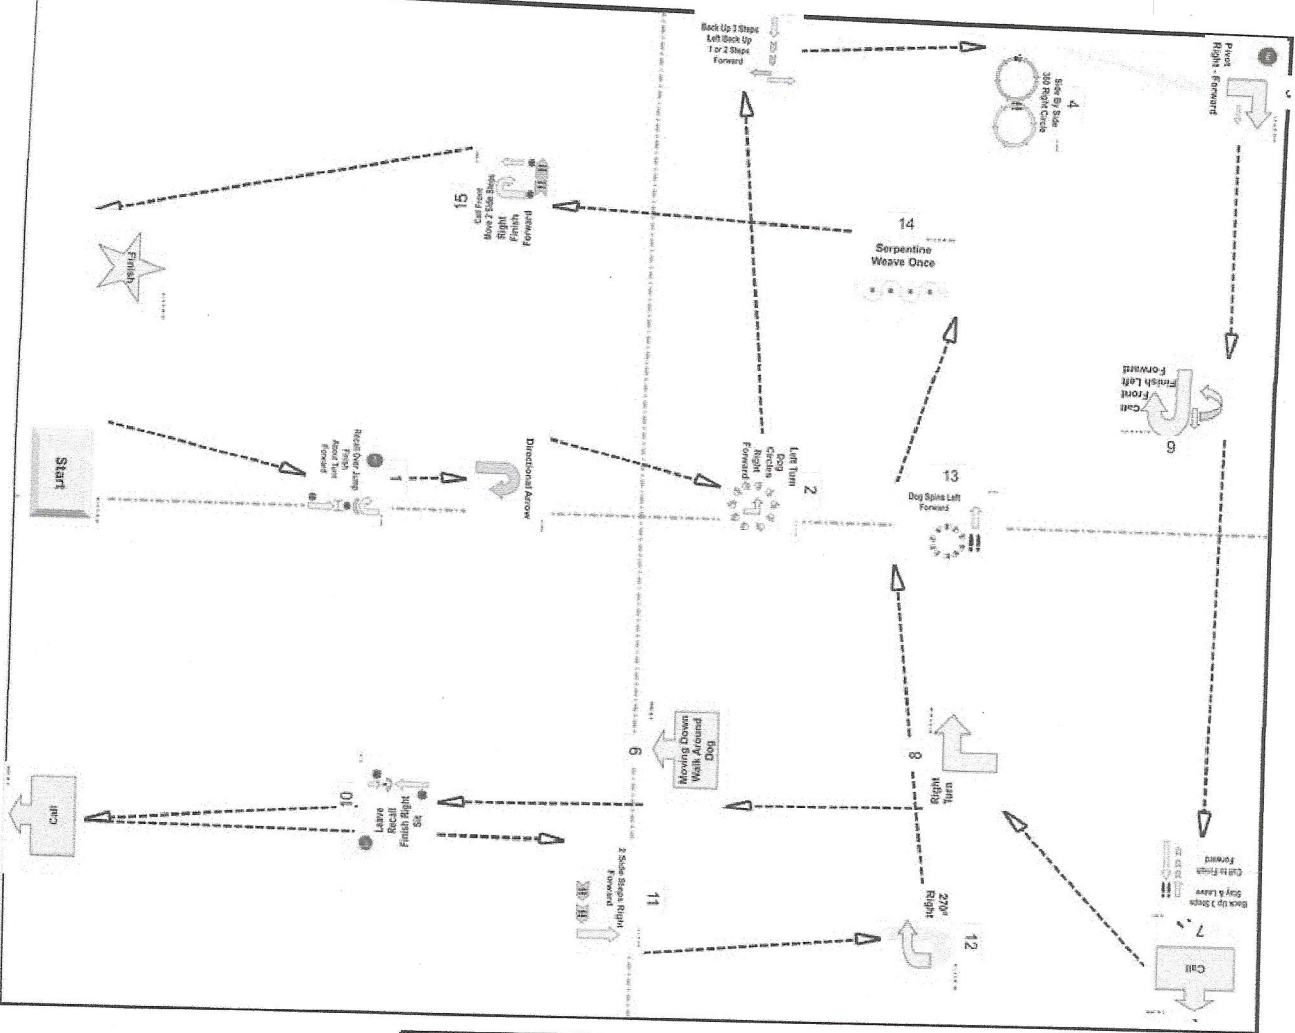

Aug 16 - 18 Lopez pattern
Master (Regular)
Wednesday, August 16, 2023

Station Number	Sign Number	Sign Description
1	303	Start
		Halt - Recall Over Jump - Finish - About Turn - Forward
2	303-A	Directional Arrow
3	310	Left Turn - Circles Right - Forward
		Backup 3 Steps - Left Backup 1 or 2 Steps - Forward
4	319	Side by Side 360 Right Circle
5	116	Halt - Pivot Right - Forward
6	14	Call Front - Finish Left - Forward
7	311	Backup 3 Steps - Stand and Leave - Call to Finish - Forward
	299	Call
8	5	Right Turn
9	204	Moving Down - Walk Around
10	317	Halt - Leave - Recall - Finish Right - Sit
	299	Call
11	123	2 Side Steps Right - Forward
12	9	270 Right
13	313	Dog Spins Left - Forward
14	24	Serpentine Weave Once
15	304	Call Front - Move 2 Side Steps Right - Finish Forward
	2	Finish