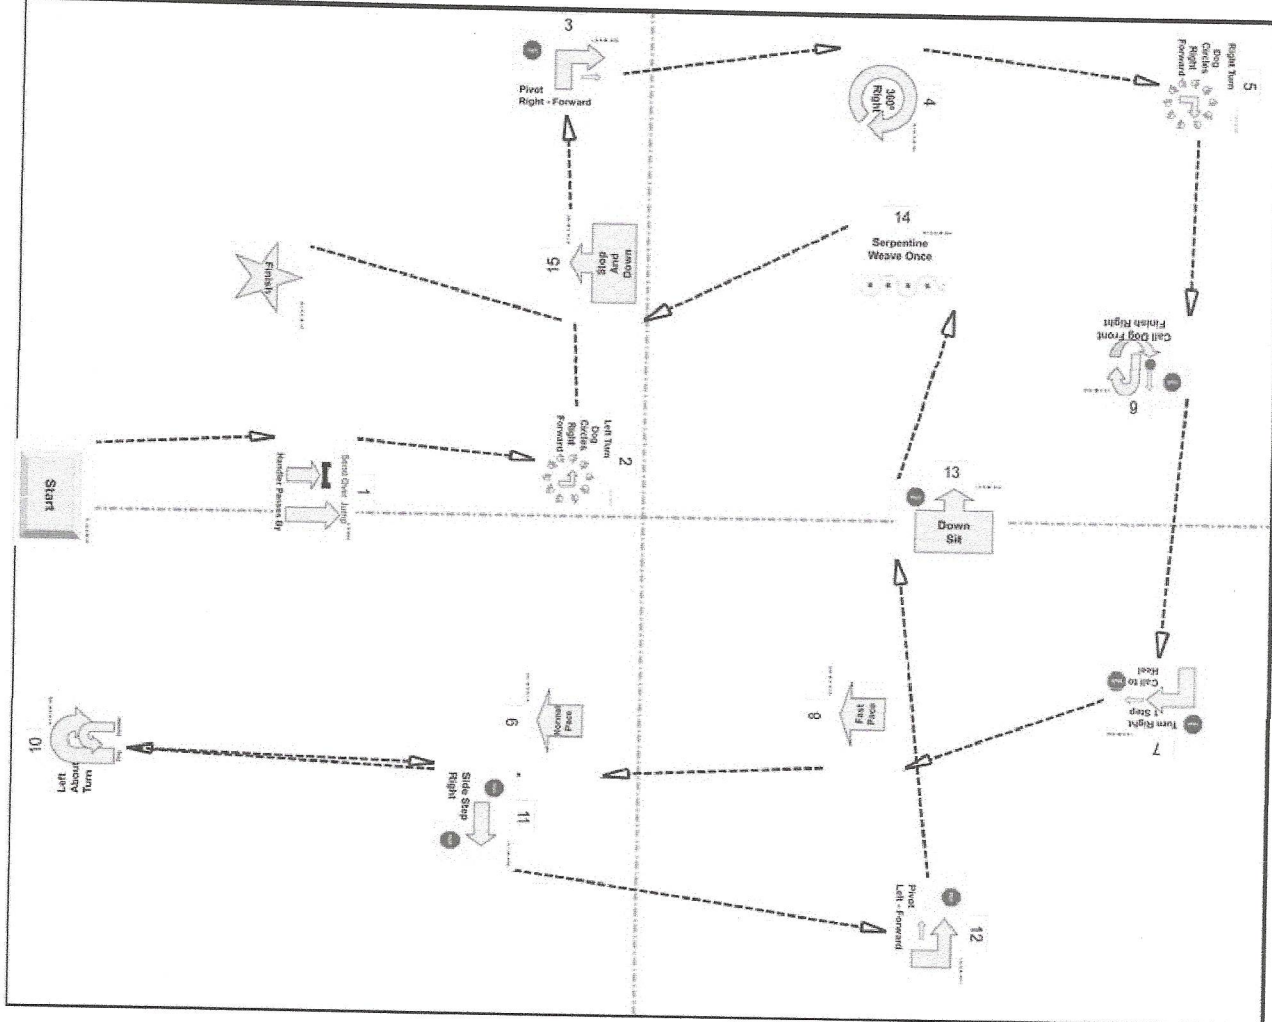

Aug 16 - 18 Lopez pattern
Advanced (Regular)
Wednesday, August 16, 2023

Station Number	Sign Number	Sign Description
	1	Start
1	103	Send Over Jump - Handler Passes By
2	120	Left Turn - Circles Right - Forward
3	106	Halt - 90 Degree Pivot Right - Halt
4	111	360 Right
5	119	Right Turn - Circles Right - Forward
6	111	Halt - Call Front - Finish Left
7	104	Halt - Turn Right One Step - Call to Heel - Halt
8	18	Fast Pace
9	19	Normal Pace
10	122	Halt - Step in Front - Finish Left - Forward
11	123	2 Side Steps Right - Forward
12	108	Offset Figure 8
13	105	Halt - Stand - Walk Around
14	24	Serpentine Weave Once
15	27	Stop and Down
	2	Finish

Aug 16 - 18 Lopez pattern
 Advanced (Regular)
 Wednesday, August 16, 2023

Station Number	Sign Number	Sign Description
	1	Start
1	103	Send Over Jump - Handler Passes By
2	120	Left Turn - Circles Right - Forward
3	116	Halt - Pivot Right - Forward
4	11	360 Right
5	119	Right Turn - Circles Right - Forward
6	110	Halt - Call Front - Finish Right
7	104	Halt - Turn Right One Step - Call to Heel - Halt
8	18	Fast Pace
9	19	Normal Pace
10	29	Left About Turn
11	109	Halt - Side Step Right - Halt
12	117	Halt - Pivot Left - Forward
13	114	Halt - Down - Sit
14	24	Serpentine Weave Once
15	27	Stop and Down
	2	Finish

Aug 16 - 18 Lopez pattern
 Excellent (Regular)
 Wednesday, August 16, 2023

Station Number	Sign Number	Sign Description
	1	Start
1	103	Send Over Jump - Handler Passes By
2	120	Left Turn - Circles Right - Forward
3	106	Halt - 90 Degree Pivot Right - Halt
4	12	360 Left
5	5	Right Turn
6	205	Back Up 3 Steps
7	10	270 Left
8	213	About U Turn - About Turn Right
9	204	Moving Down - Walk Around
10	206	Down While Heeling - Call to Finish - Sit
	299	Call
11	123	2 Side Steps Right - Forward
12	108	Offset Figure 8
13	202	Halt - Stand - Sit
14	24	Serpentine Weave Once
15	103	Send Over Jump - Handler Passes By
	2	Finish
16	298	Sit Stay