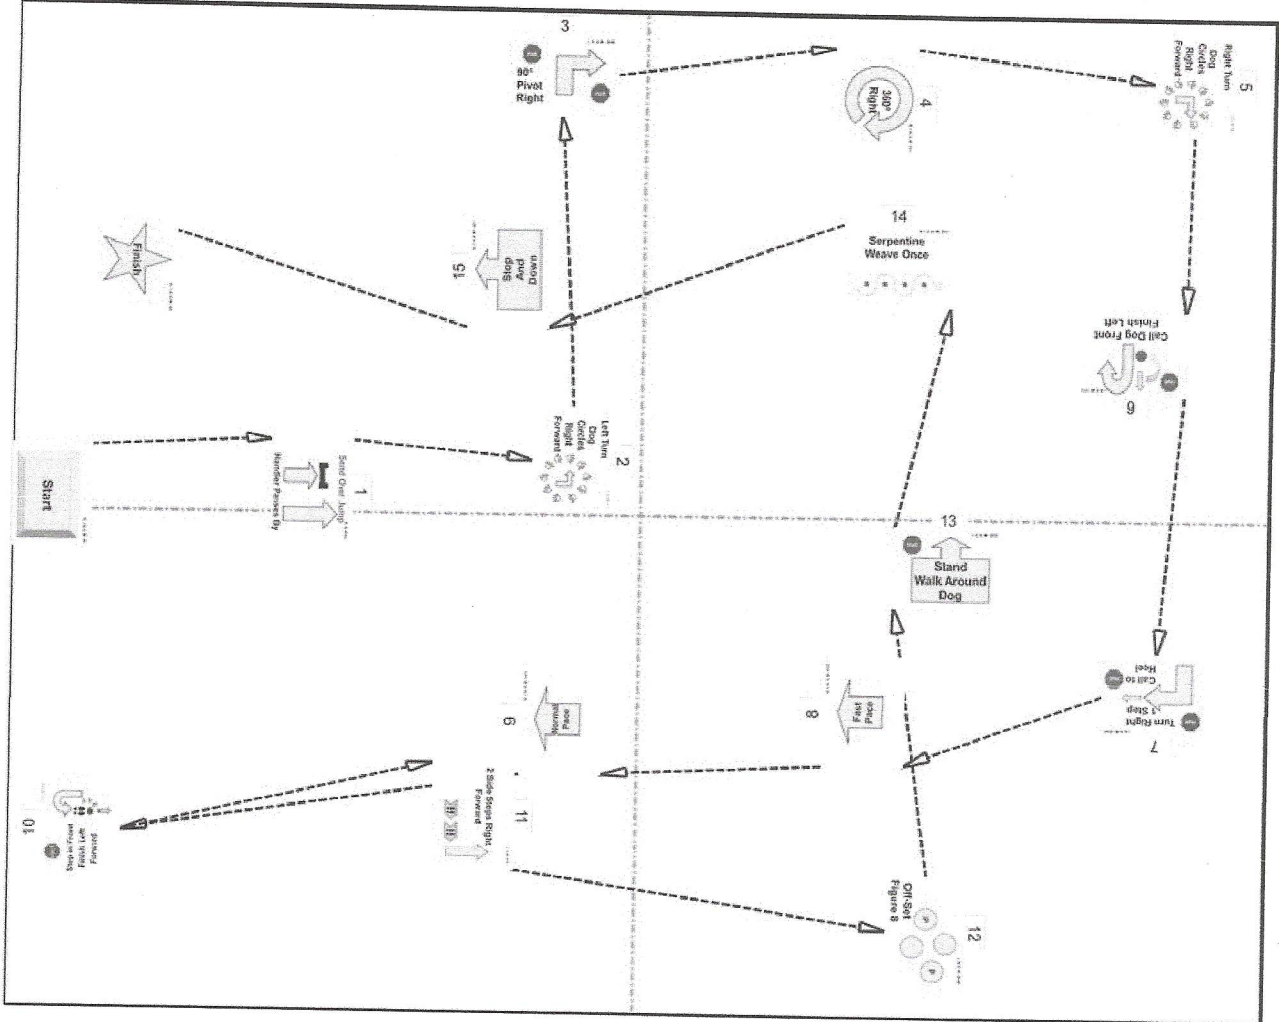

Aug 16 - 18 Lopez pattern
Advanced (Regular)
Wednesday, August 16, 2023

Station Number	Sign Number	Sign Description
	1	Start
1	103	Send Over Jump - Handler Passes By
2	120	Left Turn - Circles Right - Forward
3	106	Halt - 90 Degree Pivot Right - Halt
4	111	360 Right
5	119	Right Turn - Circles Right - Forward
6	111	Halt - Call Front - Finish Left
7	104	Halt - Turn Right One Step - Call to Heel - Halt
8	18	Fast Pace
9	19	Normal Pace
10	122	Halt - Step in Front - Finish Left - Forward
11	123	2 Side Steps Right - Forward
12	108	Offset Figure 8
13	105	Halt - Stand - Walk Around
14	24	Serpentine Weave Once
15	27	Stop and Down
	2	Finish

Aug 16 - 18 Lopez pattern
 Advanced (Regular)
 Wednesday, August 16, 2023

Station Number	Sign Number	Sign Description
	1	Start
1	103	Send Over Jump - Handler Passes By
2	120	Left Turn - Circles Right - Forward
3	116	Halt - Pivot Right - Forward
4	11	360 Right
5	119	Right Turn - Circles Right - Forward
6	110	Halt - Call Front - Finish Right
7	104	Halt - Turn Right One Step - Call to Heel - Halt
8	18	Fast Pace
9	19	Normal Pace
10	29	Left About Turn
11	109	Halt - Side Step Right - Halt
12	117	Halt - Pivot Left - Forward
13	114	Halt - Down - Sit
14	24	Serpentine Weave Once
15	27	Stop and Down
	2	Finish

Aug 16 - 18 Lopez pattern
 Excellent (Regular)
 Wednesday, August 16, 2023

Station Number	Sign Number	Sign Description
	1	Start
1	103	Send Over Jump - Handler Passes By
2	120	Left Turn - Circles Right - Forward
3	106	Halt - 90 Degree Pivot Right - Halt
4	12	360 Left
5	5	Right Turn
6	205	Back Up 3 Steps
7	10	270 Left
8	213	About U Turn - About Turn Right
9	204	Moving Down - Walk Around
10	206	Down While Heeling - Call to Finish - Sit
	299	Call
11	123	2 Side Steps Right - Forward
12	108	Offset Figure 8
13	202	Halt - Stand - Sit
14	24	Serpentine Weave Once
15	103	Send Over Jump - Handler Passes By
	2	Finish
16	298	Sit Stay